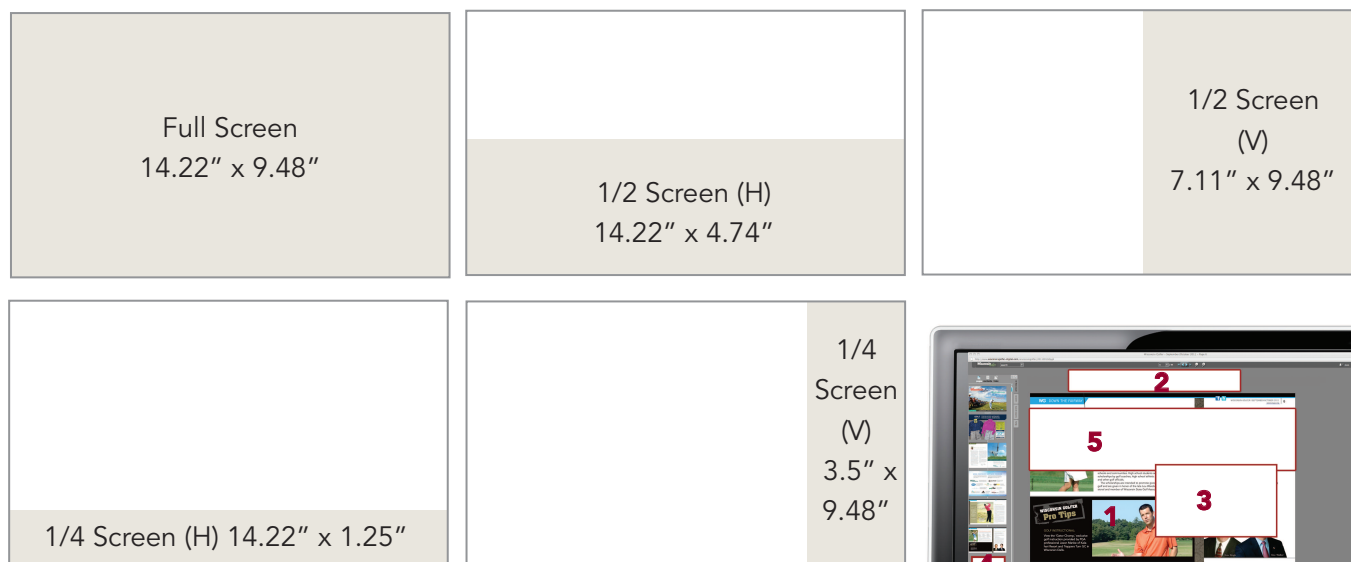

MECHANICAL SPECS

DIGITAL AD SPECS

DIGITAL ENHANCEMENTS

1 EMBEDDED VIDEO IN ADVERTISEMENT

Location Place anywhere in your ad
Size 100 MB, 480 pixels wide, minimum (recommended); 4 minutes maximum
Video Formats .avi; .dv and .dvcPro; flv; f4v (h264); mpeg 1 & mpeg 2; .mpeg4/mp4; .mov; .wmv; 3gp (mobile phones), YouTube (embed url)
Audio Formats .mp3; .wav
Features Can opt for auto-play or on-demand; Close button – should the user be able to close the video?

2 LEADERBOARD

Location Above the digital issue, within the interface
Size Industry standard 728w x 90h pixels
File Format .jpeg, .gif, Animated .gif, .swf
Features Can add JavaScript ad tag, link to URL Supports multi-media

3 BLOW-IN

Location Overlay page of choice
Size Maximum 500w x 300h pixels
File Format .jpeg, .gif, Animated .gif
Features link to a URL; Should the blow-in display on opening the page (default), or be accessed via a hot area on the page? Supports multi-media

4 RECTANGLE AD (BUTTON DRAWER AD)

Location Bottom of left navigation panel
Size Maximum 180w x 150h pixels
File Formats .jpeg, .gif, Animated .gif
Features Can add JavaScript ad tag, link to URL Supports multi-media